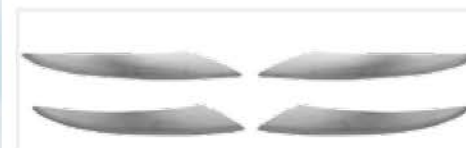

#715-W213-16
GRILLE MOULDING LOWER OUTER