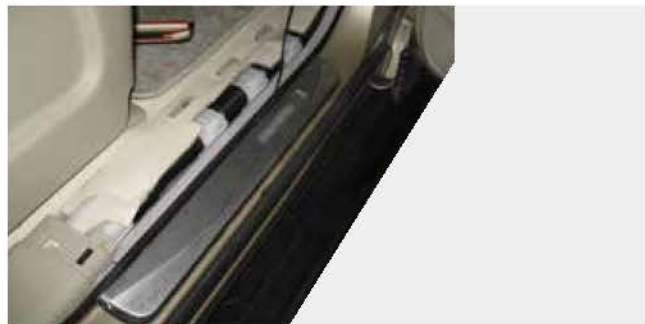

#357-Y62-10
LED DOOR SILL,S.S,4-PC