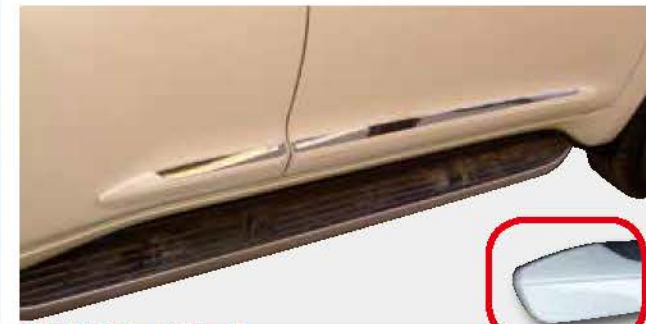

**#365L-FJ150-10**  
WEATHER STRIP,S.S,6-PC ('10-ON)

**#365-FJ150-10**  
WEATHER STRIP,S.S,6-PC ('10-ON)

**#208INJ-FJ150-10**  
VENTISHADE W/CLIP, INJECTION ('10-ON)  
(INJECTION)

**#208CP-FJ150-10**  
VENTISHADE W/CP MOULDING,  
4-PC,INJECTION ('10-ON)