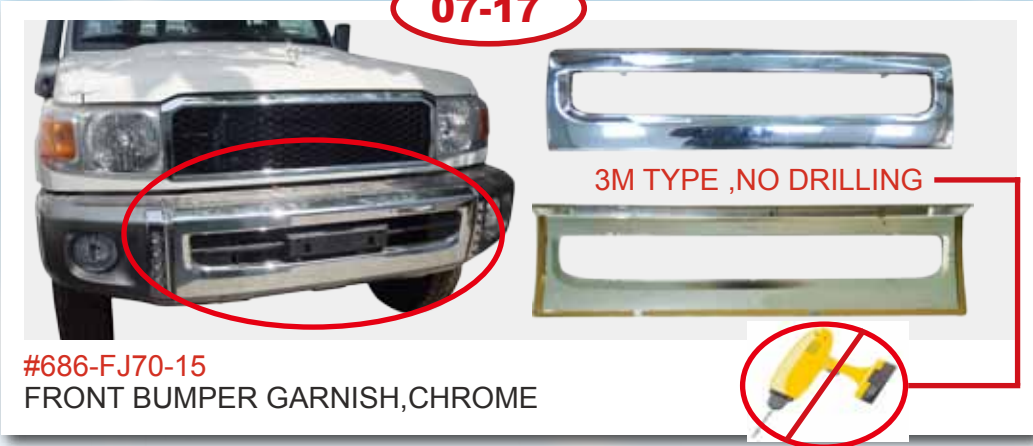

#131M-FJ150-10
SPILL TRAY ('10-'ON)

#628B-FJ150-10
REAR WINDOW TRIANGLE
COVER ,S.S

07-17