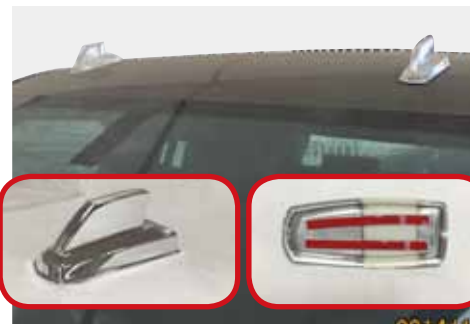

#712D-GC-14
DOOR MIRROR COVER,2-PC,CP
DOWN HALF

#636A-GC-14
DOOR HANDLE COVER,9-PC,CP

#636A2-GC-14
DOOR HANDLE COVER,12-PC,CP

#226L-GC-14(CP)
GPS DECO COVER,CHROME

#226R-GC-14(BLK)
#226R-GC-14(CP)
GPS DECO W/BASE