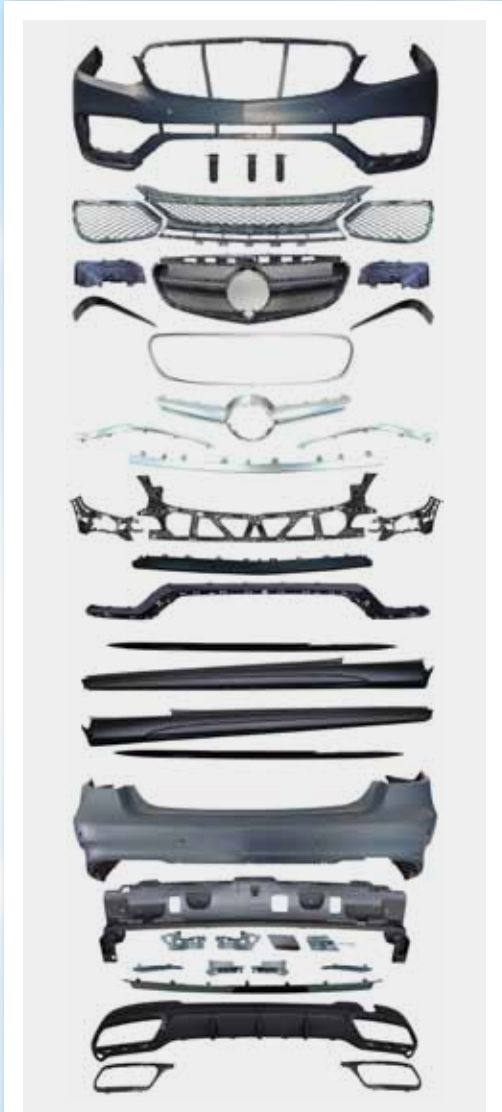

#253-W212 -14
A.M.G E63 LOOK FULL BODY KITS