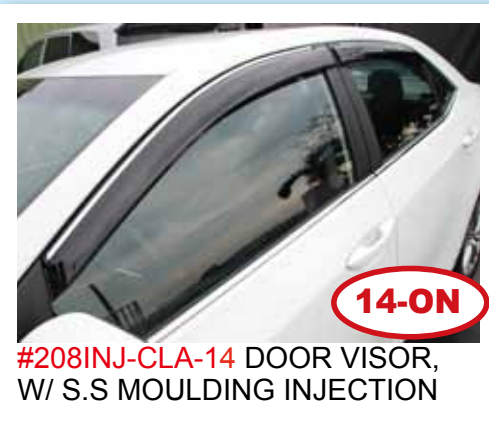

14-15

14-17

14-15

14-ON

14-ON