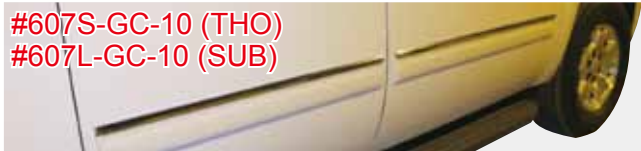

#763B-GC-07
REAR HATCH HANDLE COVER

#712-GC-07
CHORME DOOR MIRROR COVER, CLIP TYPE

#712D-GC-07
DOOR MIRROR COVER DOWN HALF

#763B-THO-07
REAR HATCH HANDLE COVER

#365S-GC-07 (YUKN)
#365L-GC-07 (YUKN XL)

WEATHER STRIP S.S