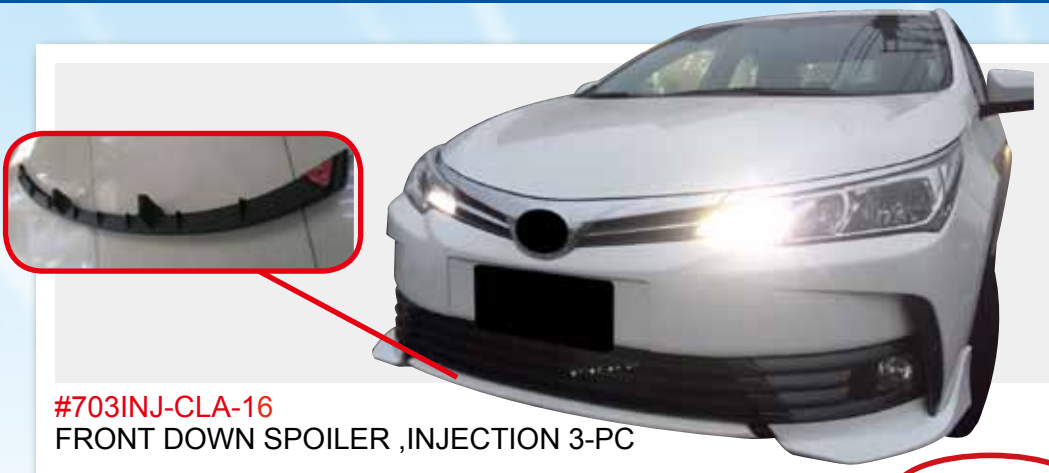

14-15

14-17

14-15

14-ON

14-ON