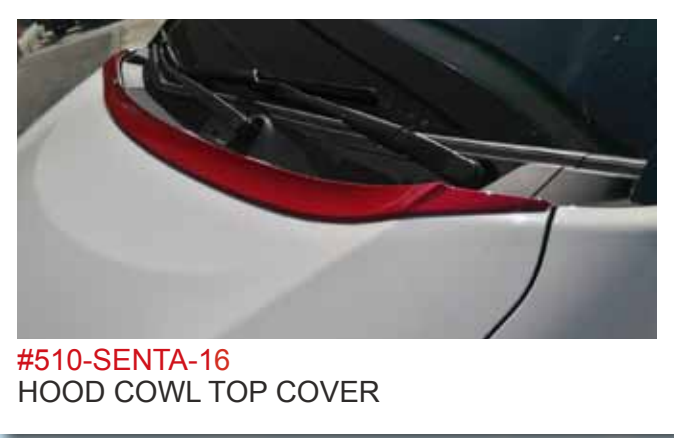

#2622-INV-16
ROOF SIDE BAR , ABS BLOW ,
W / S.S MOULDING

#607-INV-16
CHROMED BODY MOULDING , 4-PC

#510-SENTA-16
HOOD COWL TOP COVER

#533-SENTA-16
ROOF SPOILER,ABS

#636+636A-SENTA-16
DOOR HANDLE COVER WITH
DOOR BOWL COVER