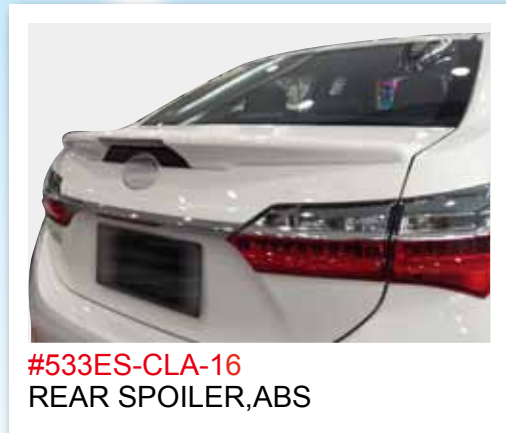

14-15

14-17

14-15

14-ON

14-ON