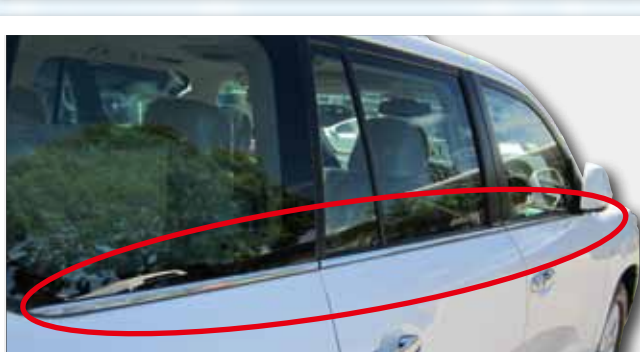

#365-FJ150-10
WEATHER STRIP,S.S,6-PC ('10-ON)