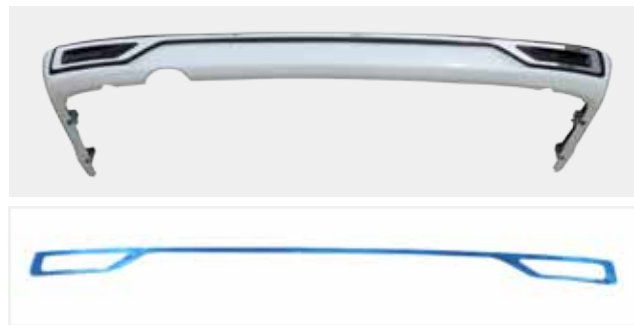

08-ON

#357B3-FJ200-08(R2P)
REAR DOOR SILL W/LIGHT,P.P INJ + S.S
(08-ON)

D.GREY / BEIGE

#723M-FJ200-16
FRONT BUMPER MOULDING STAINLESS

#703AM-FJ200-16
REAR DOWN SPOILER MOULDING
STAINLESS

#121-FJ200-16
DASH BOARD COVER