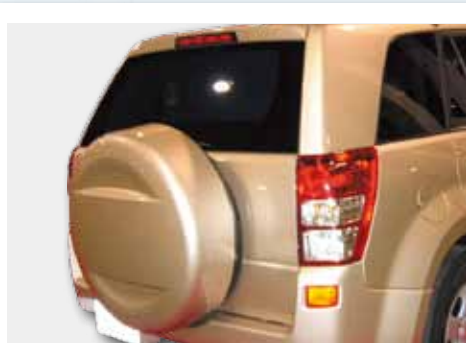

GV 2016

#208INJ-GV-16
INJECTION DOOR VISOR,4-PC

#607B-GV-13
BODY MOULDING,4-PC,BLACK

#533-GV-16
ROOF SPOILER,ABS

#533-GV-06
ROOF SPOILER W/O LIGHT ('06-'ON)

#603C-GV-06
SPARE TYRE COVER, 2-PC,UP+DOWN

#603A-GV-06
SPARE TYRE COVER , CHROME RIM ('06-'ON)