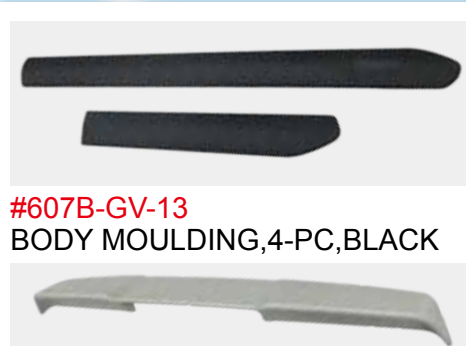

#607B-GV-13
BODY MOULDING,4-PC,BLACK

#533-GV-16
ROOF SPOILER,ABS