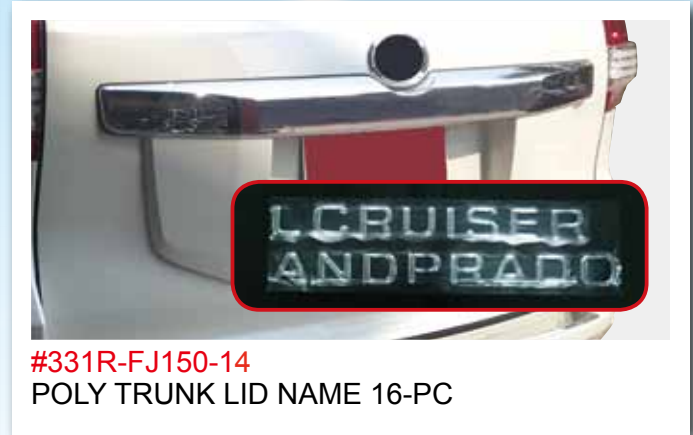

#607LX-FJ150-10
BODY MOULDING,4-PC,INJECTION
('10-ON)

#365L-FJ150-10
WEATHER STRIP,S.S,6-PC ('10-ON)

#365-FJ150-10
WEATHER STRIP,S.S,6-PC ('10-ON)

#607B-FJ150-10
BODY MOULDING,4-PC,INJECTION ('10-ON)

#763-FJ150-14
REAR TRUNK LID MOULDING,CHROME ,REPLACEMENT TYPE