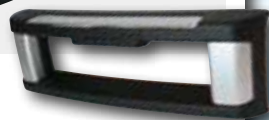

#533-5M(W/O LAMP)
#533-5P(W/LAMP)
ROOF SPOILER , ABS BLOW
('07-'ON)

#208INJ-PJS-16
INJECTION DOOR VISOR,4-PC

#533-PJS-16
ROOF SPOILER,ABS

#721B-V93-07
FRONT BUMPER
PROTECTOR W/CP PLATE ,
ABS BLOW , ('07-'ON)