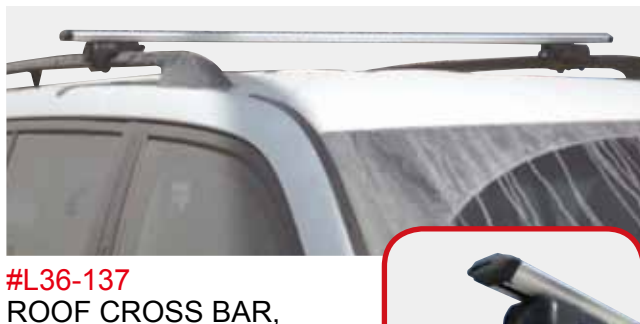

#L36-137
ROOF CROSS BAR,
2-PC ('10-ON)