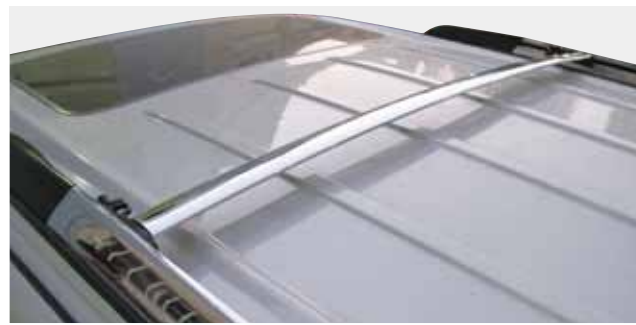

#607B-THO-07
BODY MOULDING COVER,S.S,4-PC

#310CP-GC-07
CHROME BONNET GUARD INJECTION

#310CP2-GC-07
CHROME BONNET GUARD INJECTION

#682B-GC-07 REAR WIPER COVER

#636B-GC-07
OUTER DOOR HANDLE BOWL COVER 4-PC

#2522-GC-07
ROOF RAIL 2-PC STEEL CHROME