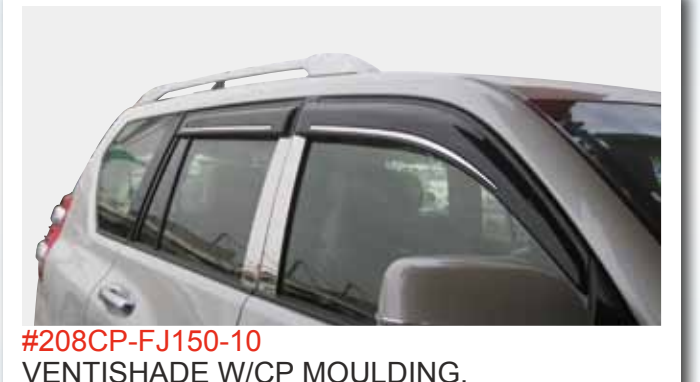

#208CP-FJ150-10
VENTISHADE W/CP MOULDING,
4-PC,INJECTION ('10-ON)

#721B-FJ150-14
FRONT BUMPER PROTECTOR,P.P,INJECTION

#208INJ-FJ150-10
VENTISHADE W/CLIP,
INJECTION ('10-ON)
(INJECTION)

#2612-FJ150-10 (SL/BLK)
ROOF RAIL ,2-PC,METAL BASE('10-ON)