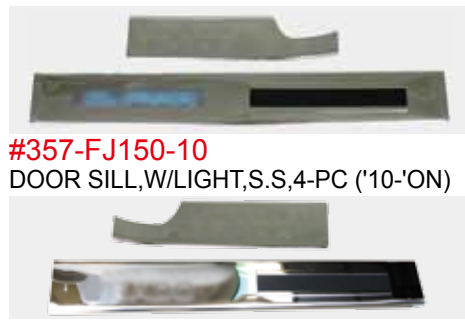

#636D-FJ150-10
DOOR HANDLE MOULDING,
S.S,4-PC ('10-'ON)

#357-FJ150-10
DOOR SILL,W/LIGHT,S.S,4-PC ('10-'ON)