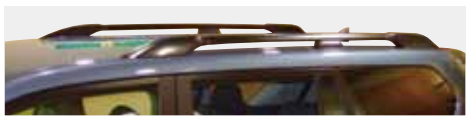

#703-FJ150-10
FRONT DOWN SPOILER,P.P INJECTION ('10-'13)

#703A-FJ150-10
REAR DOWN SPOILER,P.P INJECTION W/MUD FLAP ('10-'ON)

#753-FJ150-10
SIDE STEP COVER,P.P INJECTION ('10-'ON)

#785B-FJ150-10
REAR TRUNK MOULDING GX LOOK CP+PAINTED ('10-'ON)