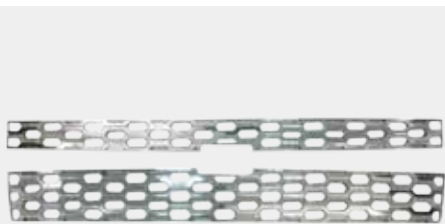

'14-'15

'14-'15

'14-'ON

'14-'ON

'14-'ON

'14-'ON

'14-'ON

'14-'ON

'14-'ON

'14-'ON

'14-'ON