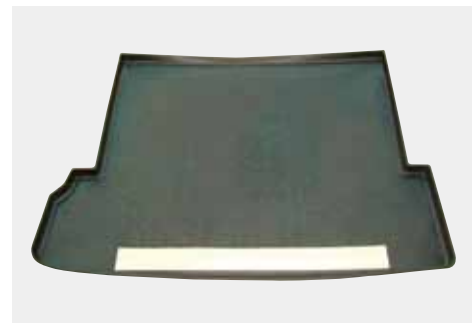

#636A2-FJ150-10
DOOR HANDLE COVER,
8-PC ('10-'ON)

#121-FJ150-10
DASHBOARD COVER ('10-'ON)

#357-FJ150-10
DOOR SILL,W/LIGHT,S.S,4-PC ('10-'ON)

#357B-FJ150-10
DOOR SILL,W/O LIGHT,S.S,4-PC
('10-'ON)

#131M-FJ150-10
SPILL TRAY ('10-'ON)