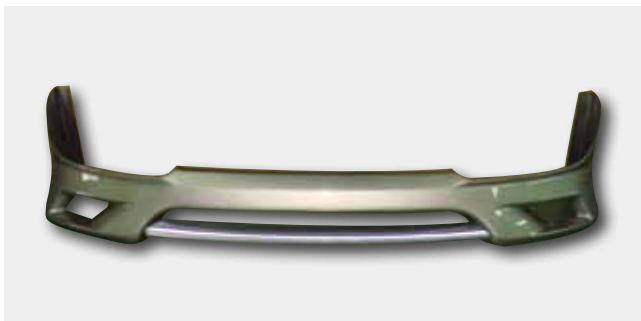

#703B2-FJ120-03
FRONT DOWN SPOILER ABS,W/CP PLATE