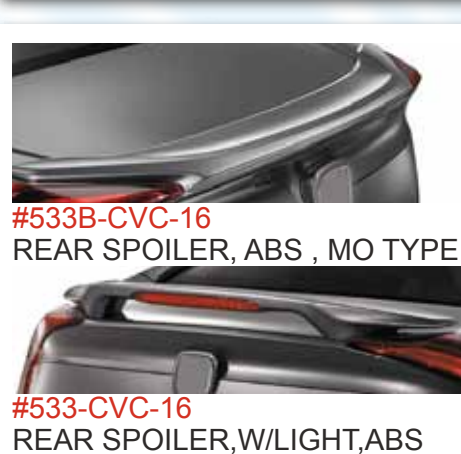

#533RS-CVC-16
RS TYPE REAR SPOILER ,
W/ LIGHT

#533B3-CVC-16
REAR ROOF SPOILER

#533B-CVC-16
REAR SPOILER, ABS , MO TYPE

#533-CVC-16
REAR SPOILER,W/LIGHT,ABS