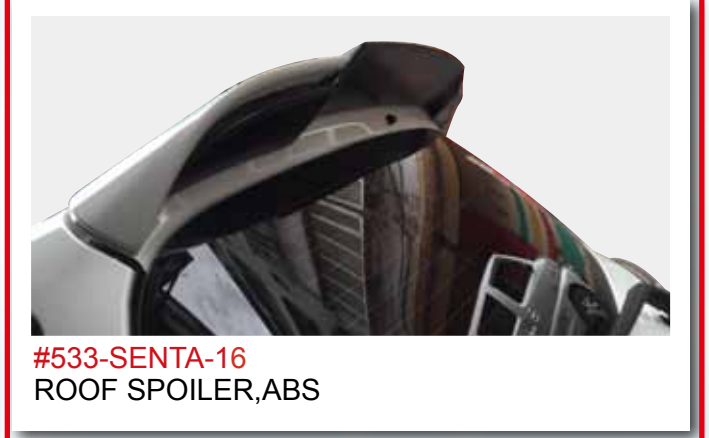

#2622-INV-16
ROOF SIDE BAR , ABS BLOW ,
W / S.S MOULDING

#607-INV-16
CHROMED BODY MOULDING , 4-PC

#510-SENTA-16
HOOD COWL TOP COVER

#533-SENTA-16
ROOF SPOILER,ABS

#636+636A-SENTA-16
DOOR HANDLE COVER WITH
DOOR BOWL COVER