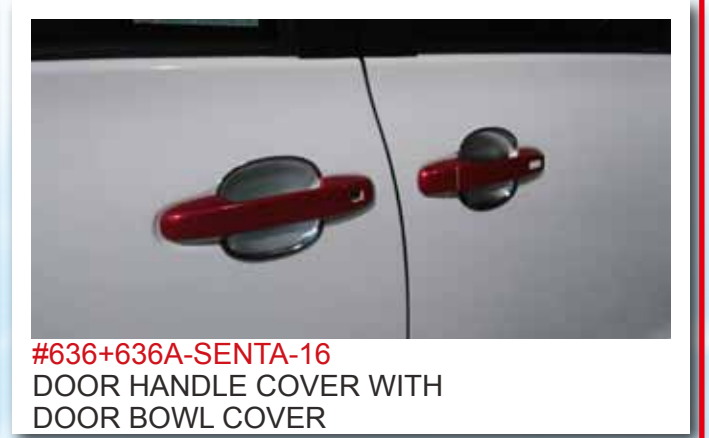

#2622-INV-16
ROOF SIDE BAR , ABS BLOW ,
W / S.S MOULDING

#607-INV-16
CHROMED BODY MOULDING , 4-PC

#510-SENTA-16
HOOD COWL TOP COVER

#533-SENTA-16
ROOF SPOILER,ABS

#636+636A-SENTA-16
DOOR HANDLE COVER WITH
DOOR BOWL COVER