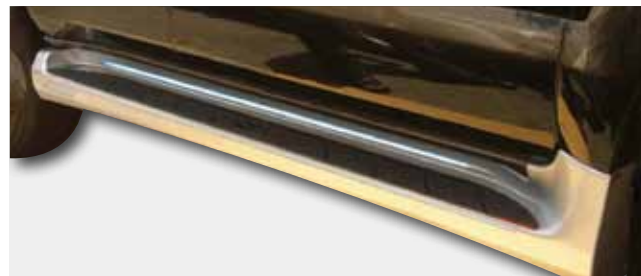

#1812P-FJ120-03
ROOF SIDE RAIL (PLASTIC BASE)

#703B-FJ12-03
FRONT DOWN SPOILER , PU.

#703BA-FJ120-03
REAR DOWN SPOILER , PU

#533-FJ120-03
ROOF SPOILER,W/LIGHT,ABS

#703B2-FJ120-03
FRONT DOWN SPOILER ABS,W/CP PLATE