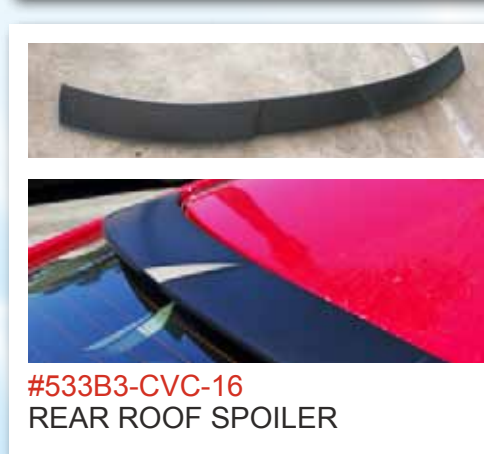

#208INJ-CVC-16
DOOR VISOR INJECTION,
W/S.S MOULDING ,4-PC

#253INJ-CVC-16 (US)
MO TYPE US VERSION INJECTION BODY KITS,4-PC

#533B-CVC-16
REAR SPOILER, ABS , MO TYPE

#533-CVC-16
REAR SPOILER,W/LIGHT,ABS

#533B3-CVC-16
REAR ROOF SPOILER